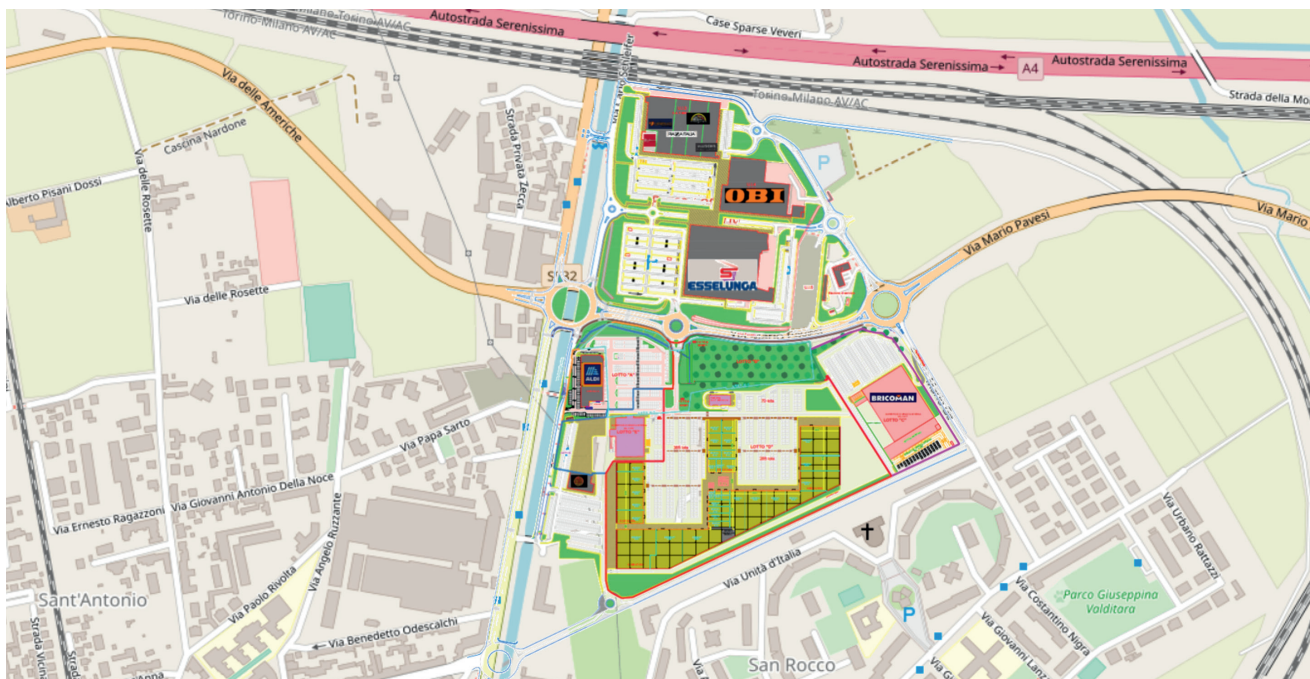

STOP SHOP

Novara

**STOP
SHOP**

Easy Shopping

STOP SHOP

Novara

Address

Via Mario Pavesi,
28100 Novara NO, Italy

Planned GLA
23,800 m²

Number of people
in catchment area
285,000

Planned number
of shops
33

Planned
parking spaces
740

Planned opening
2023/24

City

- Novara is the capital city of the province of Novara in the Piemonte region in northwest Italy
- App. 104,000 residents

Location

- Next to a newly built Esselunga and OBI DIY store
- 2 km from Novara city centre

Cooperation
partner

STOP SHOP

Novara

STOP SHOP

Novara

Market and competition