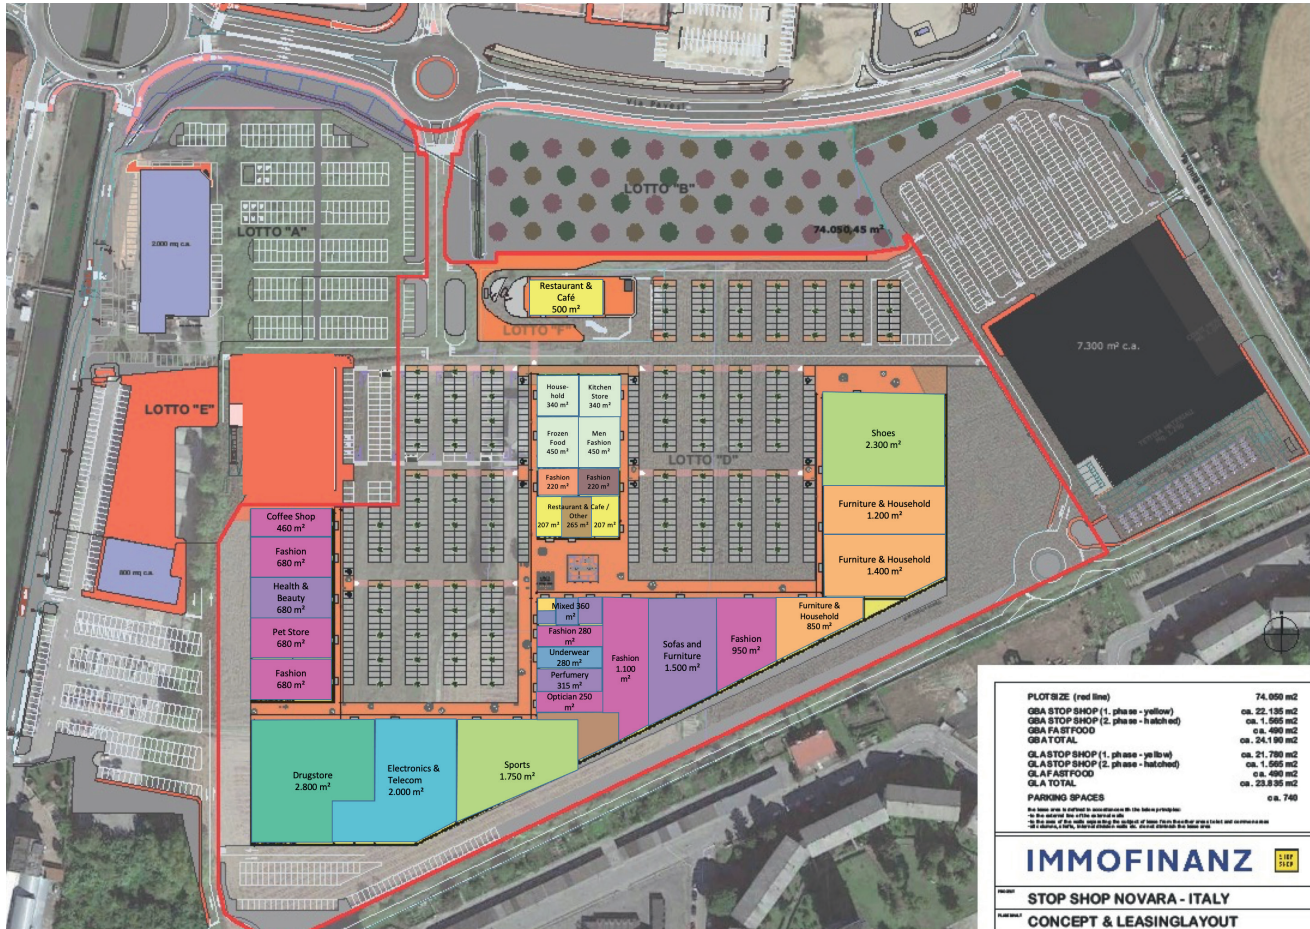

Planned GLA
23,800 m²

Number of people
in catchment area
285,000

Planned number
of shops
33

Planned
parking spaces
740

Planned opening
2023/24

City

- Novara is the capital city of the province of Novara in the Piemonte region in northwest Italy
- App. 104,000 residents

Location

- Next to a newly built Esselunga and OBI DIY store
- 2 km from Novara city centre

Cooperation
partner

STOP SHOP

Novara

STOP SHOP

Novara

Market and competition