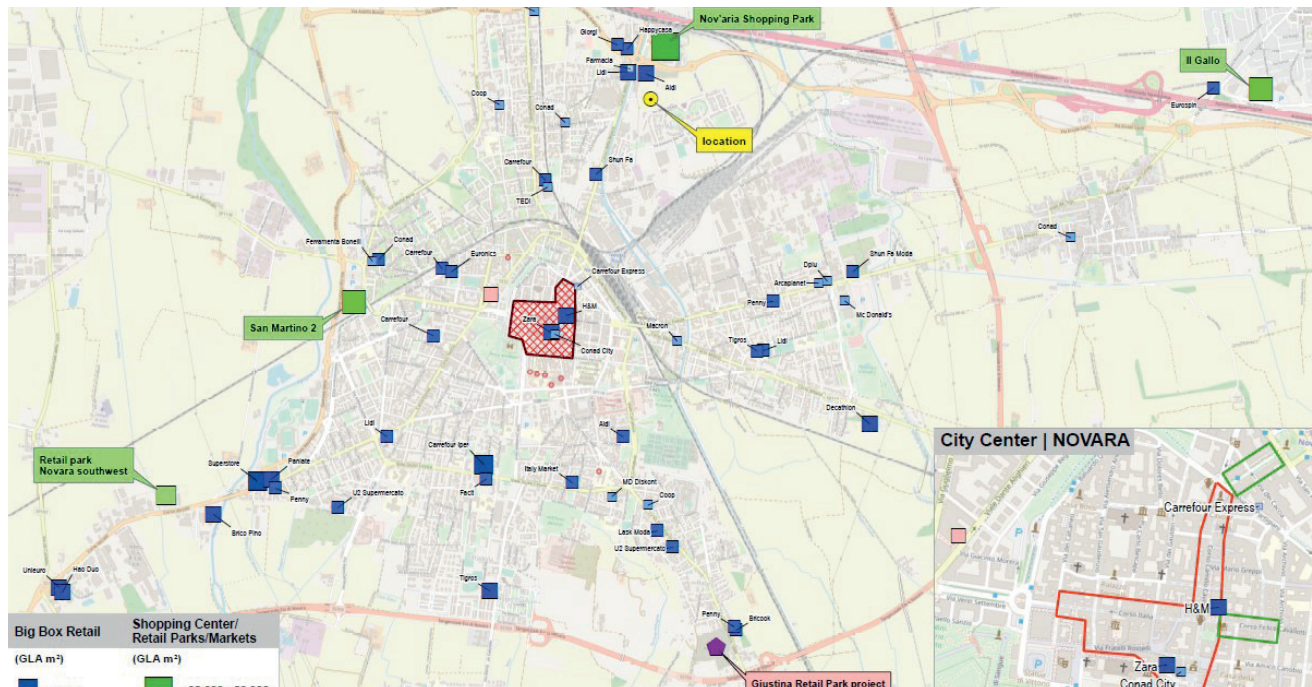

STOP SHOP

Novara

**STOP
SHOP**

Easy Shopping

STOP SHOP

Novara

Address

Via Mario Pavesi,
28100 Novara NO, Italy

Planned GLA
23,800 m²

Number of people
in catchment area
285,000

Planned number
of shops
33

Planned
parking spaces
740

Planned opening
2023/24

City

- Novara is the capital city of the province of Novara in the Piemonte region in northwest Italy
- App. 104,000 residents

Location

- Next to a newly built Esselunga and OBI DIY store
- 2 km from Novara city centre

Cooperation
partner

STOP SHOP

Novara

STOP SHOP

Novara

Market and competition